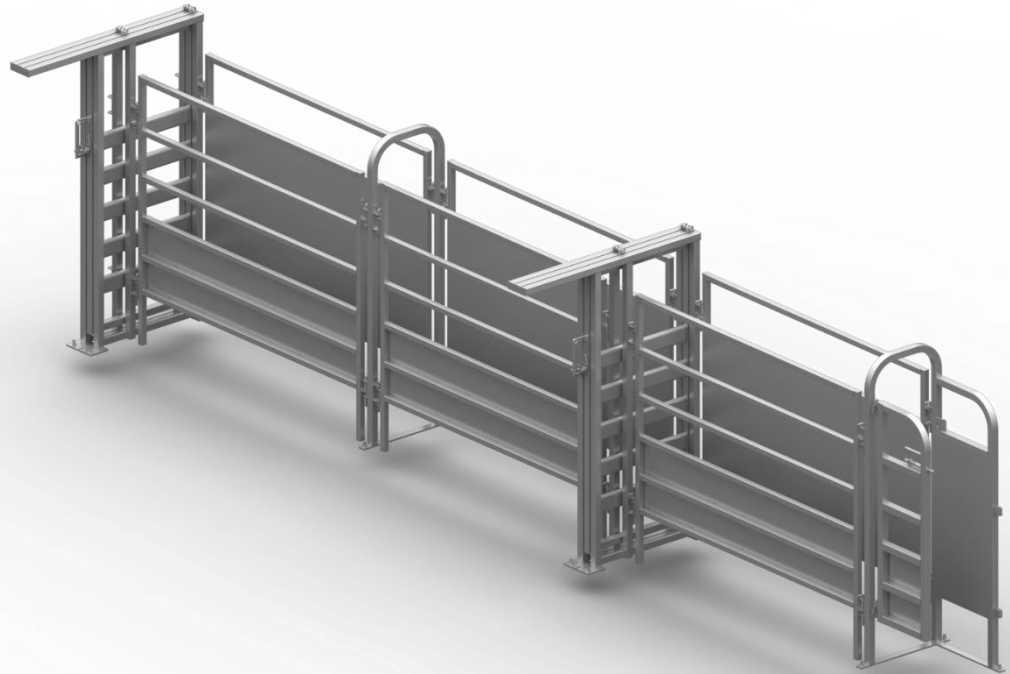

THOMPSON LONGHORN

Est. 1983

Weaner Race

- Manual slide gates to assist with indexing animals
- Waiting bay to ensure only one animal can proceed at a time
- Stop gate provides access to the cradle while keeping operators safe

STANDARD FEATURES

- Manual slide gates
- Full sheeted non-working side
- Half sheeted working side
- Stop gate before cradle
- Single animal waiting bay
- Heavy duty 50 x 50 race bows

288 Inverramsay Road, Goomburra
Queensland, 4362, Australia
Ph: 07 4666 6174
Fx: 07 4666 6242
www.thompsonlonghorn.com.au